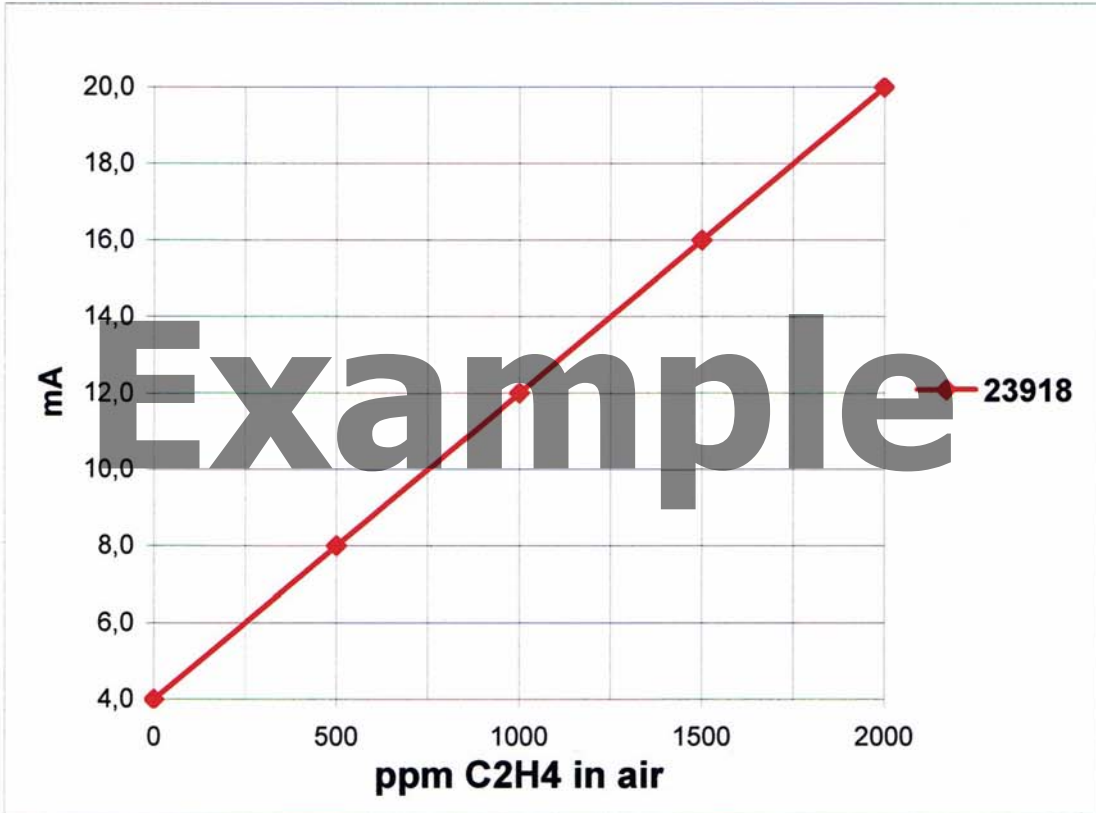

CALIBRATION CERTIFICATE SENSOREX OY

Sensorex Transmitters Type SX-912
0-2000ppm C2H4 = Isign 4-20mA, Lin

Omega Measuring Instrument Co Ltd.

Ser. no	0	500	1000	1500	2000	ppm
23918	4,0	8,0	12,0	16,0	20,0	mA