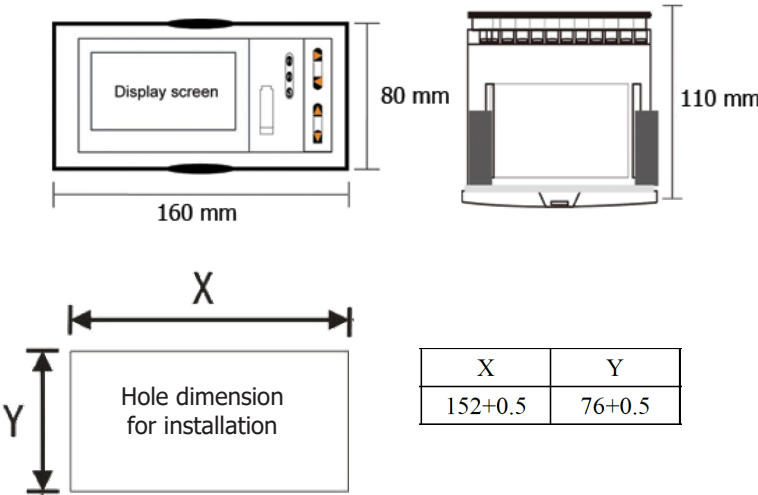

totalizer per hour

Drawing