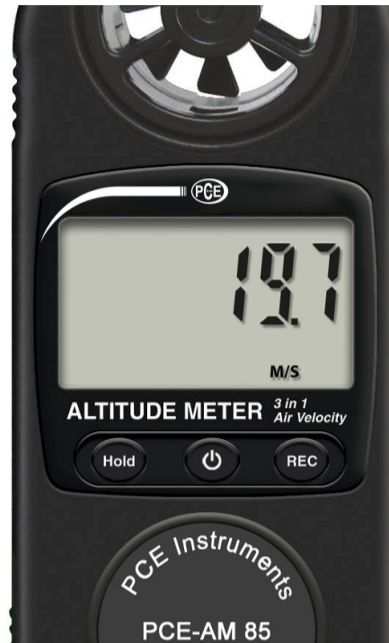

Environmental Meter PCE-AM 85

PCE-AM 85 Environmental meter

Altimeter with barometer function and integrated anemometer / LC display / Compact dimensions / Ideal for hikers, cyclists, campers

...

The compact altimeter PCE-AM 85 is an ideal companion for every outdoor activist. This lightweight altimeter with altimeter, and barometer function should not be missing on any tour. The altimeter informs you about the reached altitude of -2000 ... 9000 m / -6,561 ... 29,527 ft. The barometer measures the relative and absolute air pressure in hPa. In addition to the measurement of air pressure and altitude, the altimeter is able to accurately determine the wind speed via the integrated impeller.

The measurement results are displayed on the LC display. The battery in the altimeter can be changed by the user independently and without much effort. This altimeter is ideal for trekking, camping, boating, cycling and adventure tours. The altimeter comes with a loop, carrying case and instruction manual.

- ▶ Altimeter up to 9000 m / 29,527 ft
- ▶ Measurement via air pressure
- ▶ Integrated wind meter
- ▶ Easy to use
- ▶ Compact dimensions
- ▶ With hand strap

Specifications

Measuring function Height ü. NN

Display 8 mm LC display

Operating conditions 0 ... 50°C / 32 ... 122°F, max. 80% rh

Power supply CR2032 3V DC battery

Input About 5-mA

Weight 160 g / < 1 lb

Dimensions 120 x 45 x 20 mm / 4.7 x 1.8 x 0.8 in